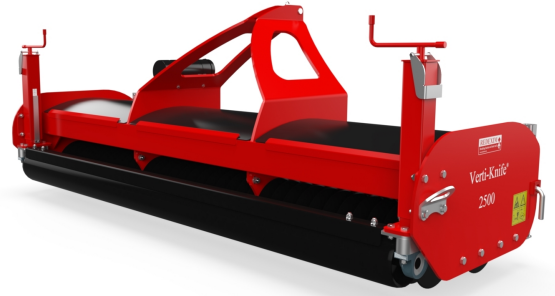

Verti-Knife® 2500

The prime function of the Verti-Knife® is to keep the surfaces of sports turf open & able to breathe. The Verti-Knife® runs round discs of different diameters and configurations through the soil. The cutting discs prune roots to encourage growth. This fast & effective tool can be used year-round.

Specifications	
SKU	116.250.000
Working width (m)	2.52
Working width (inch)	99
Max. Working depth (mm)	80
Max. Working depth (inch)	3.15
Max. Working speed (km h)	25
Weight (kg)	2250
Weight (lbs)	4960
Number of axles	2
Number of knives (blades)	72
Distance between knife discs (mm)	35
Distance between knife discs (inch)	1.38
Standard knife thickness (mm)	3
Min. Tractor HP required	80
Min. lifting capacity (kg)	2250
Min. lifting capacity (LBS)	4960
Max. capacity (m ² hr)	25200
Max. capacity (ft ² hr)	271251
Three-point hitch	3-point CAT 2