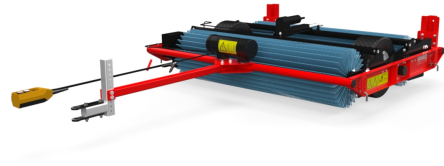

Speed-Brush (firm)

The towed Speed-Brush uses land drive to rotate the two independent bristle brushes against the direction of travel. The sweeping action works sand & other materials into holes / grass sward making the surface immediately playable. The brushes can be angled to move material inwards.

Specifications

SKU	142.140.014
Working width (m)	1.4
Working width (inch)	55.1
Max. Working speed (km h)	15
Max. Working speed (mph)	9.3
Weight (kg)	181
Weight (lbs)	399
Max. capacity (m ² hr)	21000
Max. capacity (ft ² hr)	226042
Type of brush	Powered brushes